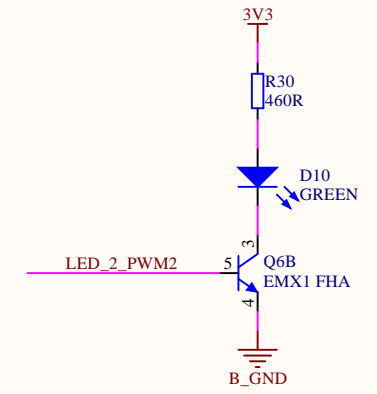

Title: ST25DV-W DISCOVERY BOARD Antenna.SchDoc		STMicroelectronics 635, Route des Lucioles 06560 VALBONNE FRANCE	 life.augmented	
Size: A4	Reference: MB1413			Revision: A
Date: 10/10/2017				Sheet: 2 of 6

Title: ST25DV-W DISCOVERY BOARD LED PWM1 5-7.SchDoc		STMicroelectronics 635, Route des Lucioles 06560 VALBONNE FRANCE	 life.augmented	
Size: A4	Reference: MB1413			Revision: A
Date: 10/10/2017				Sheet: 4 of 6

Title: ST25DV-W DISCOVERY BOARD LED PWM2 1-4.SchDoc		STMicroelectronics 635, Route des Lucioles 06560 VALBONNE FRANCE	 life.augmented	
Size: A4	Reference: MB1413			Revision: A
Date: 10/10/2017				Sheet: 5 of 6