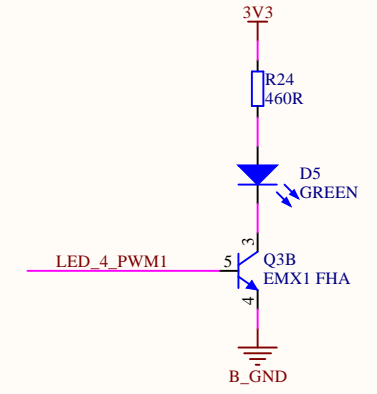

Title: ST25DV-W DISCOVERY BOARD Antenna.SchDoc		STMicroelectronics 635, Route des Lucioles 06560 VALBONNE FRANCE	 life.augmented	
Size: A4	Reference: MB1413			Revision: A
Date: 10/10/2017				Sheet: 2 of 6

Title: ST25DV-W DISCOVERY BOARD LED PWM1 5-7.SchDoc		STMicroelectronics 635, Route des Lucioles 06560 VALBONNE FRANCE	 life.augmented	
Size: A4	Reference: MB1413			Revision: A
Date: 10/10/2017				Sheet: 4 of 6