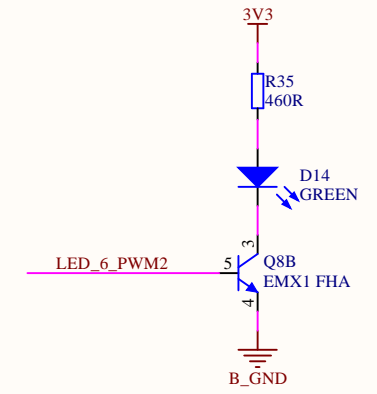

Title: ST25DV-W DISCOVERY BOARD Antenna.SchDoc		STMicroelectronics 635, Route des Lucioles 06560 VALBONNE FRANCE	 life.augmented	
Size: A4	Reference: MB1413			Revision: A
Date: 10/10/2017				Sheet: 2 of 6

Title: ST25DV-W DISCOVERY BOARD LED PWM1 5-7.SchDoc		STMicroelectronics 635, Route des Lucioles 06560 VALBONNE FRANCE	 life.augmented	
Size: A4	Reference: MB1413			Revision: A
Date: 10/10/2017				Sheet: 4 of 6

Title: ST25DV-W DISCOVERY BOARD LED PWM2 1-4.SchDoc		STMicroelectronics 635, Route des Lucioles 06560 VALBONNE FRANCE	 life.augmented	
Size: A4	Reference: MB1413			Revision: A
Date: 10/10/2017				Sheet: 5 of 6