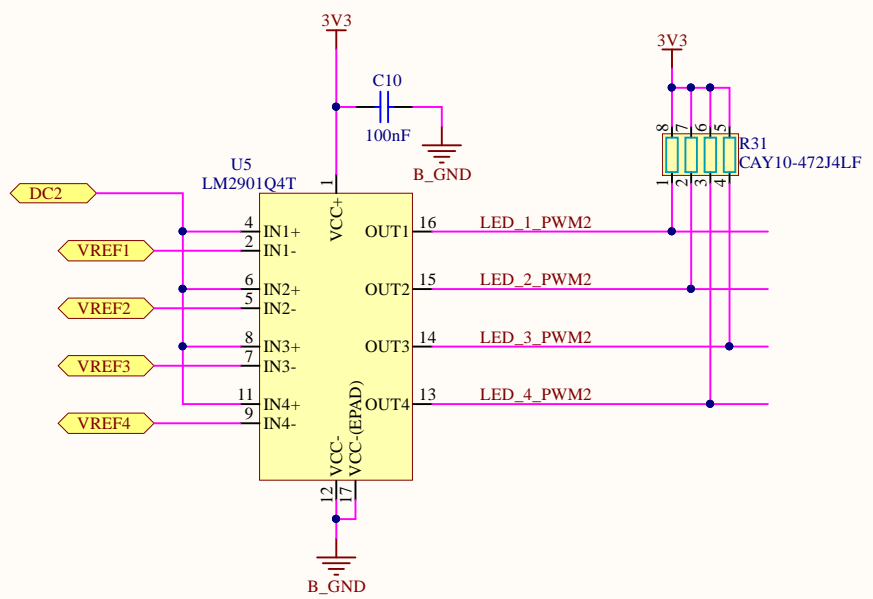

Title: ST25DV-W DISCOVERY BOARD Antenna.SchDoc		STMicroelectronics 635, Route des Lucioles 06560 VALBONNE FRANCE	 life.augmented	
Size: A4	Reference: MB1413			Revision: A
Date: 10/10/2017				Sheet: 2 of 6

Title: ST25DV-W DISCOVERY BOARD LED PWM1 5-7.SchDoc		STMicroelectronics 635, Route des Lucioles 06560 VALBONNE FRANCE	 life.augmented	
Size: A4	Reference: MB1413			Revision: A
Date: 10/10/2017				Sheet: 4 of 6