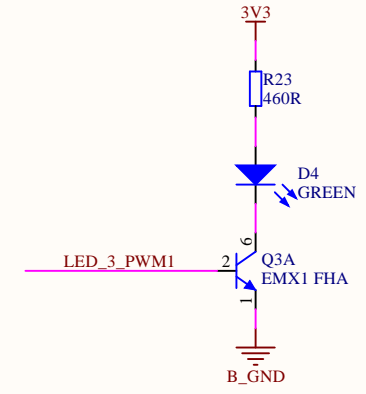

Title: ST25DV-W DISCOVERY BOARD Antenna.SchDoc		STMicroelectronics 635, Route des Lucioles 06560 VALBONNE FRANCE	 life.augmented	
Size: A4	Reference: MB1413			Revision: A
Date: 10/10/2017				Sheet: 2 of 6

Title: ST25DV-W DISCOVERY BOARD LED PWM1 5-7.SchDoc		STMicroelectronics 635, Route des Lucioles 06560 VALBONNE FRANCE	 life.augmented	
Size: A4	Reference: MB1413			Revision: A
Date: 10/10/2017				Sheet: 4 of 6