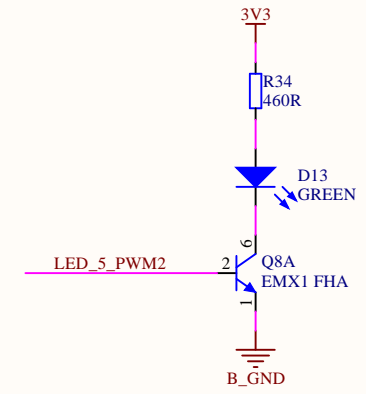

Title: ST25DV-W DISCOVERY BOARD Antenna.SchDoc		STMicroelectronics 635, Route des Lucioles 06560 VALBONNE FRANCE	 life.augmented	
Size: A4	Reference: MB1413			Revision: A
Date: 10/10/2017				Sheet: 2 of 6

Title: ST25DV-W DISCOVERY BOARD LED PWM1 5-7.SchDoc		STMicroelectronics 635, Route des Lucioles 06560 VALBONNE FRANCE	 life.augmented	
Size: A4	Reference: MB1413			Revision: A
Date: 10/10/2017				Sheet: 4 of 6

Title: ST25DV-W DISCOVERY BOARD LED PWM2 1-4.SchDoc		STMicroelectronics 635, Route des Lucioles 06560 VALBONNE FRANCE	 life.augmented	
Size: A4	Reference: MB1413			Revision: A
Date: 10/10/2017				Sheet: 5 of 6