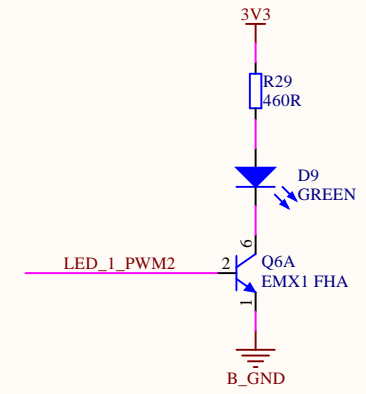

Title: ST25DV-W DISCOVERY BOARD Antenna.SchDoc		STMicroelectronics 635, Route des Lucioles 06560 VALBONNE FRANCE	 life.augmented	
Size: A4	Reference: MB1413			Revision: A
Date: 10/10/2017				Sheet: 2 of 6

Title: ST25DV-W DISCOVERY BOARD LED PWM1 5-7.SchDoc		STMicroelectronics 635, Route des Lucioles 06560 VALBONNE FRANCE	 life.augmented	
Size: A4	Reference: MB1413			Revision: A
Date: 10/10/2017				Sheet: 4 of 6

Title: ST25DV-W DISCOVERY BOARD LED PWM2 1-4.SchDoc		STMicroelectronics 635, Route des Lucioles 06560 VALBONNE FRANCE	 life.augmented	
Size: A4	Reference: MB1413			Revision: A
Date: 10/10/2017				Sheet: 5 of 6