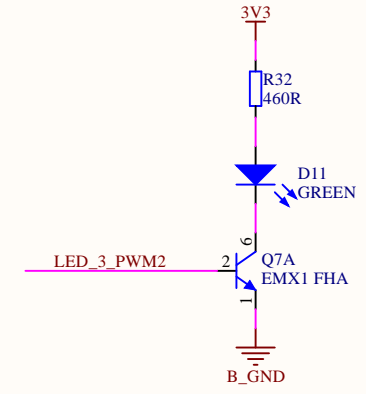

Title: ST25DV-W DISCOVERY BOARD Antenna.SchDoc		STMicroelectronics 635, Route des Lucioles 06560 VALBONNE FRANCE	 life.augmented	
Size: A4	Reference: MB1413			Revision: A
Date: 10/10/2017				Sheet: 2 of 6

Title: ST25DV-W DISCOVERY BOARD LED PWM1 5-7.SchDoc		STMicroelectronics 635, Route des Lucioles 06560 VALBONNE FRANCE	 life.augmented	
Size: A4	Reference: MB1413			Revision: A
Date: 10/10/2017				Sheet: 4 of 6

Title: ST25DV-W DISCOVERY BOARD LED PWM2 1-4.SchDoc		STMicroelectronics 635, Route des Lucioles 06560 VALBONNE FRANCE	 life.augmented	
Size: A4	Reference: MB1413			Revision: A
Date: 10/10/2017				Sheet: 5 of 6