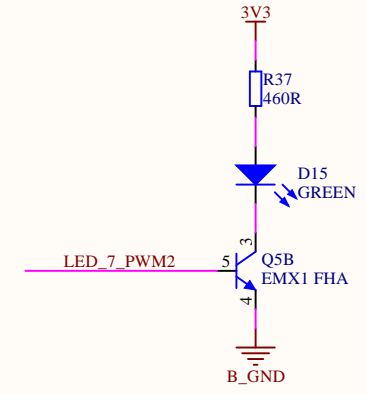

Title: ST25DV-W DISCOVERY BOARD Antenna.SchDoc		STMicroelectronics 635, Route des Lucioles 06560 VALBONNE FRANCE	 life.augmented	
Size: A4	Reference: MB1413			Revision: A
Date: 10/10/2017				Sheet: 2 of 6

Title: ST25DV-W DISCOVERY BOARD LED PWM1 5-7.SchDoc		STMicroelectronics 635, Route des Lucioles 06560 VALBONNE FRANCE	 life.augmented	
Size: A4	Reference: MB1413			Revision: A
Date: 10/10/2017				Sheet: 4 of 6

Title: ST25DV-W DISCOVERY BOARD LED PWM2 1-4.SchDoc		STMicroelectronics 635, Route des Lucioles 06560 VALBONNE FRANCE	 life.augmented	
Size: A4	Reference: MB1413			Revision: A
Date: 10/10/2017				Sheet: 5 of 6