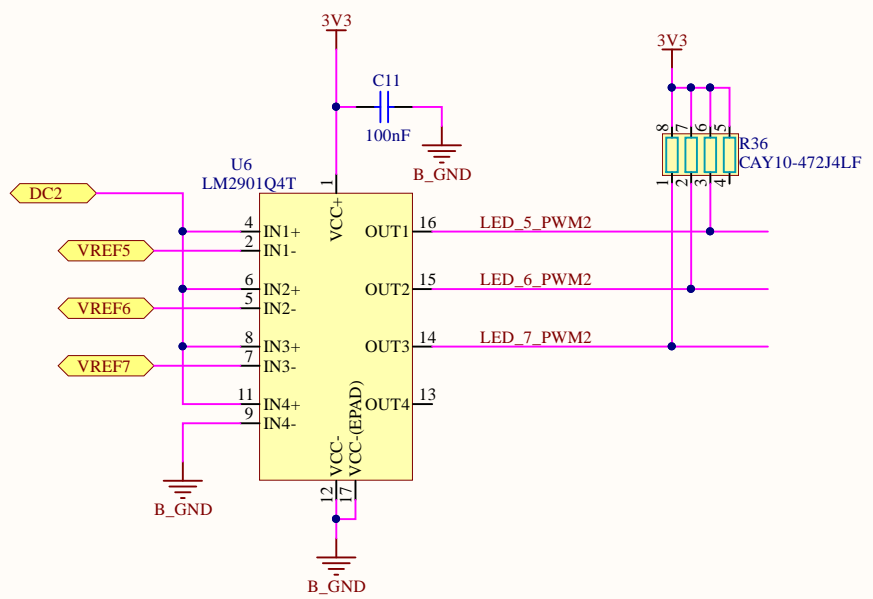

Title: ST25DV-W DISCOVERY BOARD LED PWM2 5-7.SchDoc		STMicroelectronics 635, Route des Lucioles 06560 VALBONNE FRANCE	 life.augmented	
Size: A4	Reference: MB1413			Revision: A
Date: 10/10/2017				Sheet: 6 of 6