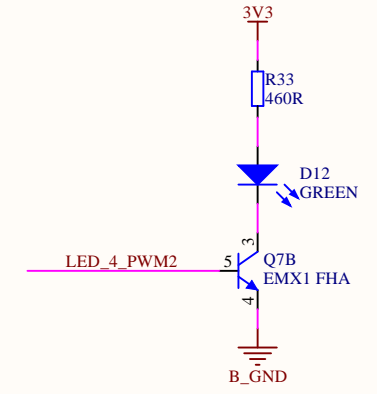

Title: ST25DV-W DISCOVERY BOARD Antenna.SchDoc		STMicroelectronics 635, Route des Lucioles 06560 VALBONNE FRANCE	 life.augmented	
Size: A4	Reference: MB1413			Revision: A
Date: 10/10/2017				Sheet: 2 of 6

Title: ST25DV-W DISCOVERY BOARD LED PWM1 5-7.SchDoc		STMicroelectronics 635, Route des Lucioles 06560 VALBONNE FRANCE	 life.augmented	
Size: A4	Reference: MB1413			Revision: A
Date: 10/10/2017				Sheet: 4 of 6

Title: ST25DV-W DISCOVERY BOARD LED PWM2 1-4.SchDoc		STMicroelectronics 635, Route des Lucioles 06560 VALBONNE FRANCE	 life.augmented	
Size: A4	Reference: MB1413			Revision: A
Date: 10/10/2017				Sheet: 5 of 6