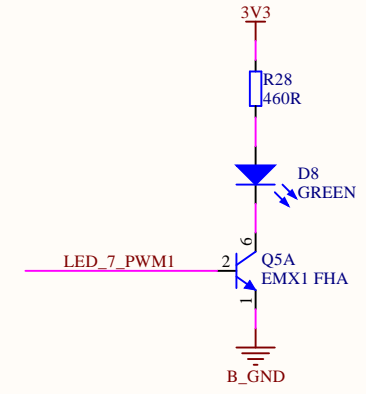

Title: ST25DV-W DISCOVERY BOARD Antenna.SchDoc		STMicroelectronics 635, Route des Lucioles 06560 VALBONNE FRANCE	 life.augmented	
Size: A4	Reference: MB1413			Revision: A
Date: 10/10/2017				Sheet: 2 of 6

Title: ST25DV-W DISCOVERY BOARD LED PWM1 5-7.SchDoc		STMicroelectronics 635, Route des Lucioles 06560 VALBONNE FRANCE	 life.augmented	
Size: A4	Reference: MB1413			Revision: A
Date: 10/10/2017				Sheet: 4 of 6

Title: ST25DV-W DISCOVERY BOARD LED PWM2 1-4.SchDoc		STMicroelectronics 635, Route des Lucioles 06560 VALBONNE FRANCE	 life.augmented	
Size: A4	Reference: MB1413			Revision: A
Date: 10/10/2017				Sheet: 5 of 6