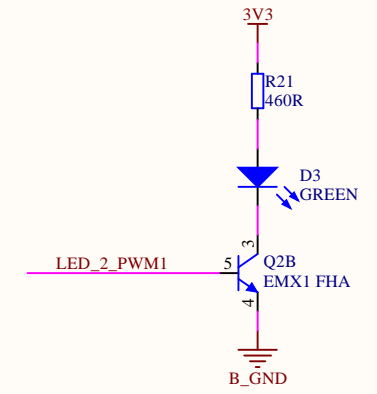

Title: ST25DV-W DISCOVERY BOARD Antenna.SchDoc		STMicroelectronics 635, Route des Lucioles 06560 VALBONNE FRANCE	 life.augmented	
Size: A4	Reference: MB1413			Revision: A
Date: 10/10/2017				Sheet: 2 of 6

Title: ST25DV-W DISCOVERY BOARD LED PWM1 5-7.SchDoc		STMicroelectronics 635, Route des Lucioles 06560 VALBONNE FRANCE	 life.augmented	
Size: A4	Reference: MB1413			Revision: A
Date: 10/10/2017				Sheet: 4 of 6