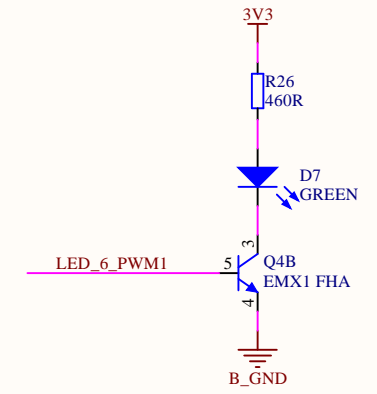

Title: ST25DV-W DISCOVERY BOARD Antenna.SchDoc		STMicroelectronics 635, Route des Lucioles 06560 VALBONNE FRANCE	 life.augmented	
Size: A4	Reference: MB1413			Revision: A
Date: 10/10/2017				Sheet: 2 of 6

Title: ST25DV-W DISCOVERY BOARD LED PWM1 5-7.SchDoc		STMicroelectronics 635, Route des Lucioles 06560 VALBONNE FRANCE	 life.augmented	
Size: A4	Reference: MB1413			Revision: A
Date: 10/10/2017				Sheet: 4 of 6

Title: ST25DV-W DISCOVERY BOARD LED PWM2 1-4.SchDoc		STMicroelectronics 635, Route des Lucioles 06560 VALBONNE FRANCE	 life.augmented	
Size: A4	Reference: MB1413			Revision: A
Date: 10/10/2017				Sheet: 5 of 6