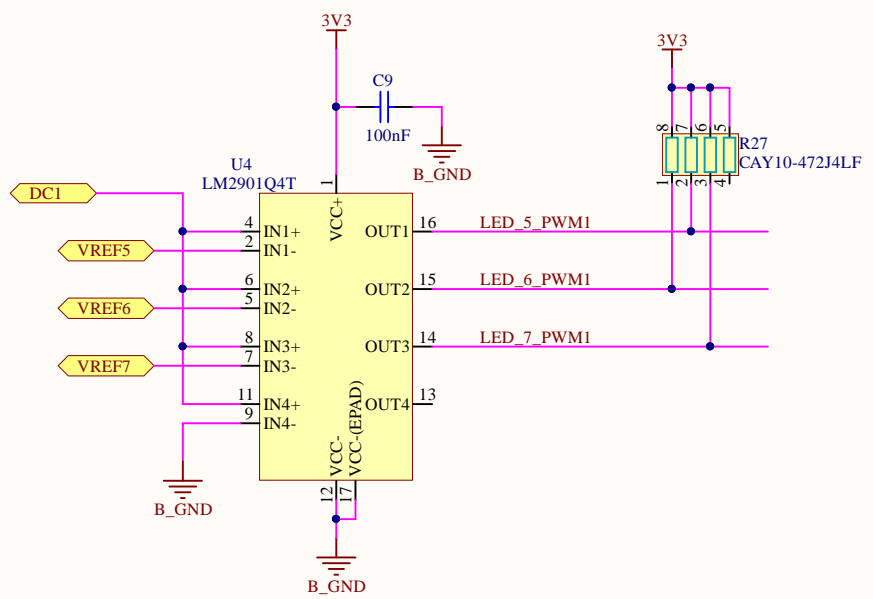

Title: ST25DV-W DISCOVERY BOARD Antenna.SchDoc		STMicroelectronics 635, Route des Lucioles 06560 VALBONNE FRANCE	 life.augmented	
Size: A4	Reference: MB1413			Revision: A
Date: 10/10/2017				Sheet: 2 of 6

Title: ST25DV-W DISCOVERY BOARD LED PWM1 5-7.SchDoc		STMicroelectronics 635, Route des Lucioles 06560 VALBONNE FRANCE	 life.augmented	
Size: A4	Reference: MB1413			Revision: A
Date: 10/10/2017				Sheet: 4 of 6