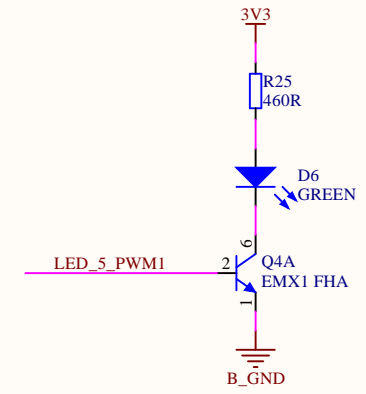

Title: ST25DV-W DISCOVERY BOARD Antenna.SchDoc		STMicroelectronics 635, Route des Lucioles 06560 VALBONNE FRANCE	 life.augmented	
Size: A4	Reference: MB1413			Revision: A
Date: 10/10/2017				Sheet: 2 of 6

Title: ST25DV-W DISCOVERY BOARD LED PWM1 5-7.SchDoc		STMicroelectronics 635, Route des Lucioles 06560 VALBONNE FRANCE	 life.augmented	
Size: A4	Reference: MB1413			Revision: A
Date: 10/10/2017				Sheet: 4 of 6