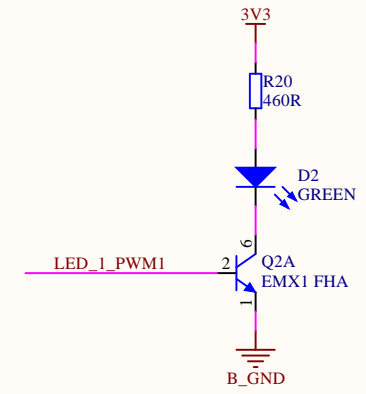

Title: ST25DV-W DISCOVERY BOARD Antenna.SchDoc		STMicroelectronics 635, Route des Lucioles 06560 VALBONNE FRANCE	 life.augmented	
Size: A4	Reference: MB1413			Revision: A
Date: 10/10/2017				Sheet: 2 of 6

Title: ST25DV-W DISCOVERY BOARD LED PWM1 5-7.SchDoc		STMicroelectronics 635, Route des Lucioles 06560 VALBONNE FRANCE	 life.augmented	
Size: A4	Reference: MB1413			Revision: A
Date: 10/10/2017				Sheet: 4 of 6

Title: ST25DV-W DISCOVERY BOARD LED PWM2 1-4.SchDoc		STMicroelectronics 635, Route des Lucioles 06560 VALBONNE FRANCE	 life.augmented	
Size: A4	Reference: MB1413			Revision: A
Date: 10/10/2017				Sheet: 5 of 6