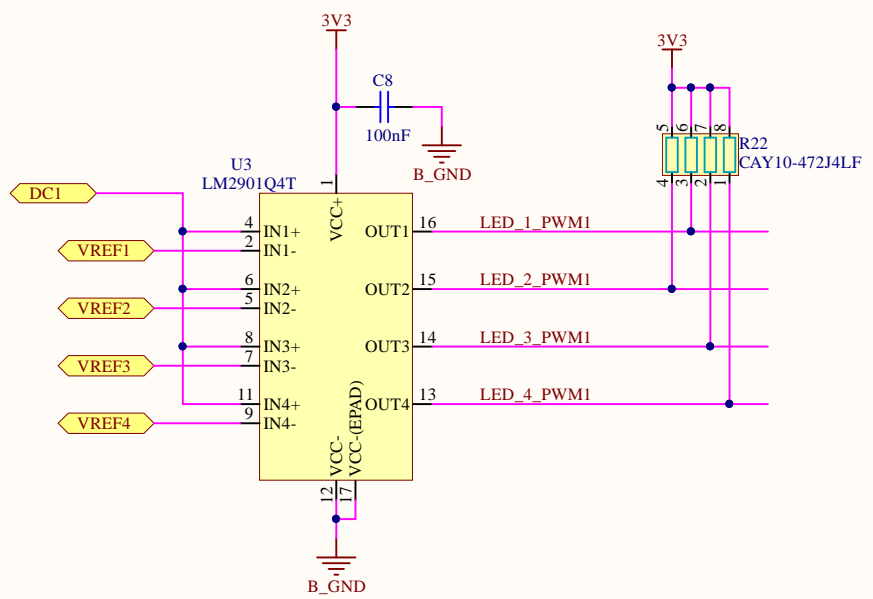

Title: ST25DV-W DISCOVERY BOARD Antenna.SchDoc		STMicroelectronics 635, Route des Lucioles 06560 VALBONNE FRANCE	 life.augmented	
Size: A4	Reference: MB1413			Revision: A
Date: 10/10/2017				Sheet: 2 of 6

Title: ST25DV-W DISCOVERY BOARD LED PWM1 5-7.SchDoc		STMicroelectronics 635, Route des Lucioles 06560 VALBONNE FRANCE	 life.augmented	
Size: A4	Reference: MB1413			Revision: A
Date: 10/10/2017				Sheet: 4 of 6